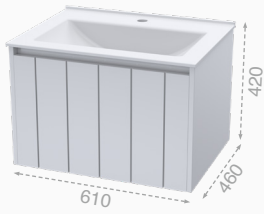

Available in White or Light Grey

Wall Hung