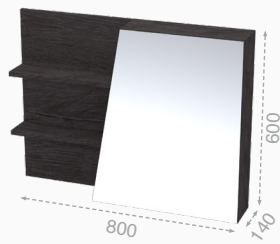

*Also available in High Gloss White