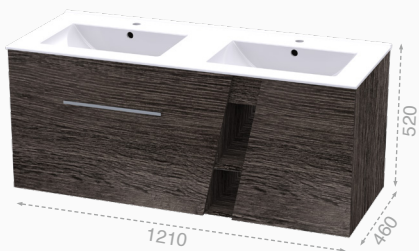

*Also available in High Gloss White