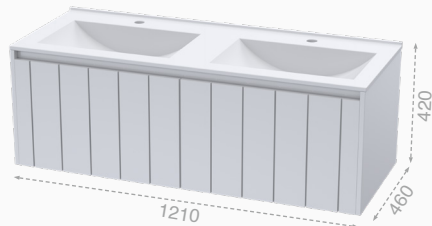

Available in White or Light Grey

Wall Hung