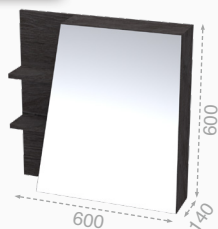

*Also available in High Gloss White