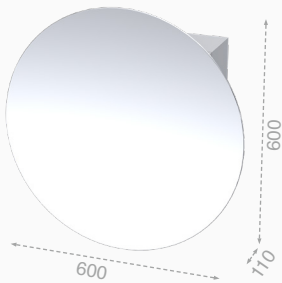

Wall Mirrors Units

Romy

Trend