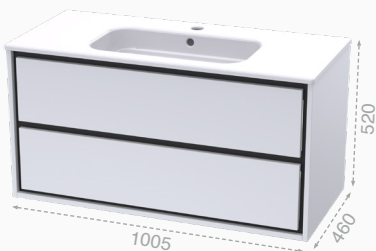

## 800/1000mm Units

High Gloss White & Black