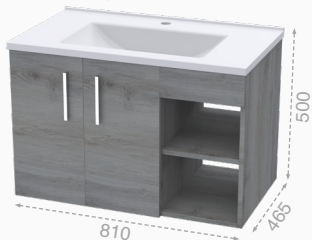

# Felix

\*Payten wall mirror unit in Lifestyle

Value Pack

Basin Incl.

\*Available in High Gloss White or Esperanza Oak