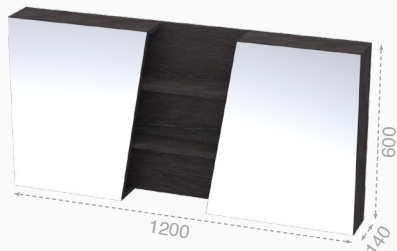

*Also available in High Gloss White