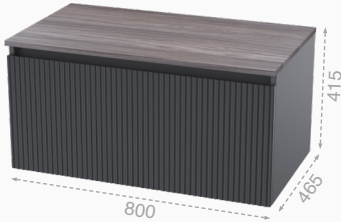

# Lapana

Light Grey & Kingswood Top

Dark Grey & Kingswood Top

Black & Kingswood Top

\*Oro 800 mirror in Lifestyle

Hidden Drawer