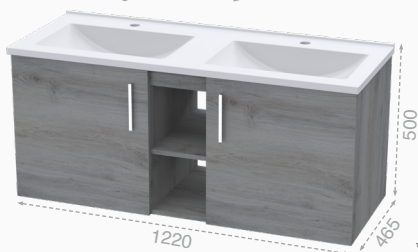

# Felix

\*Payten wall mirror unit in Lifestyle

Value Pack

Basin Incl.

\*Available in High Gloss White or Esperanza Oak