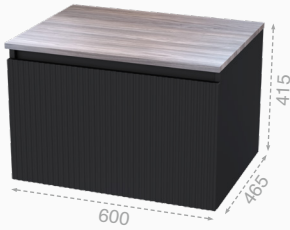

# Lapana

Light Grey & Kingswood Top

Dark Grey & Kingswood Top

Black & Kingswood Top

\*Oro 800 mirror in Lifestyle

Hidden Drawer