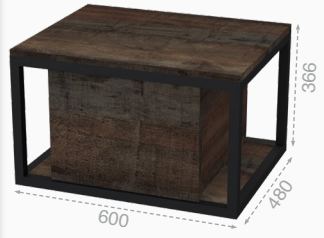

Ferro

Wall Hung