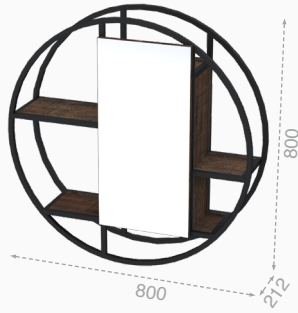

Ferro Round

Wall Hung