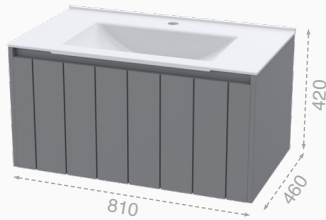

Available in White or Light Grey

Wall Hung