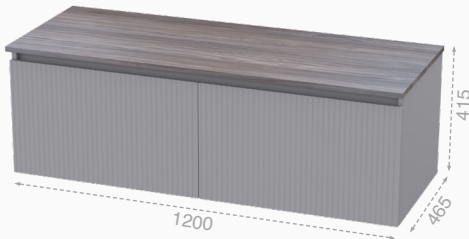

# Lapana

Light Grey & Kingswood Top

Dark Grey & Kingswood Top

Black & Kingswood Top

\*Oro 800 mirror in Lifestyle

Hidden Drawer